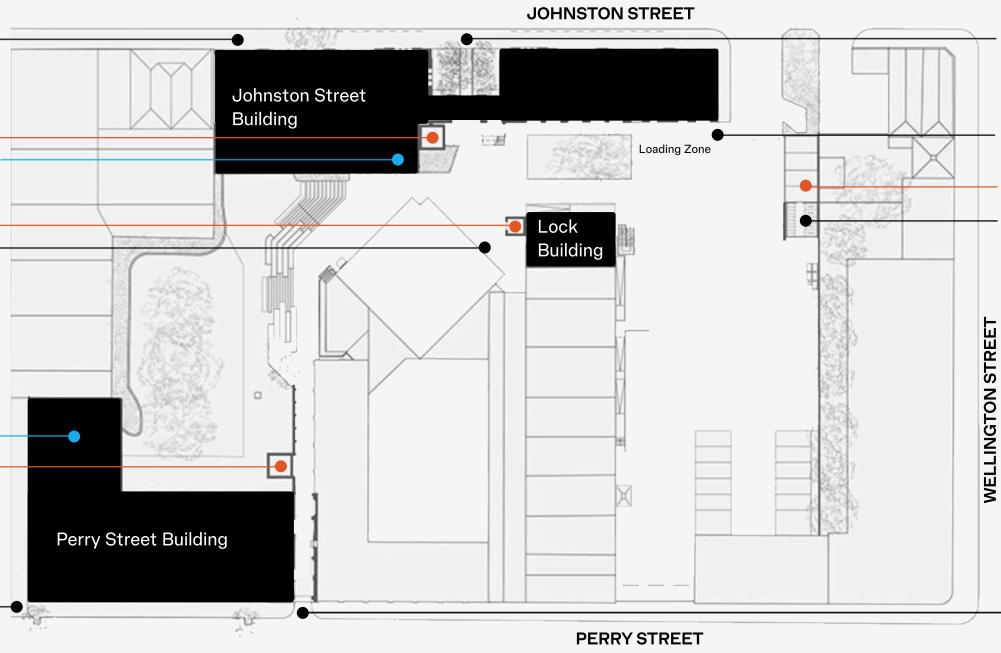

Entry 35A
 Wheelchair accessible
 Direct access to Courtyard, Perry Street Building and Johnston Street Building UG and lift access to Lock Building and all other levels.

Johnston Street Lift
 Accessible toilets available on each level at this location

Lock Building Lift
 Bike racks

Entry 30A
 Wheelchair accessible
 Direct access to Courtyard, UG Perry Street Building and Johnston Street Building
 Lift access to other buildings and levels.

Entry 35B
 Wheelchair accessible
 Direct Access LG Johnston Street Building and L1 Lock Building. Lift access to all other buildings and levels

Entry 35C
 Wheelchair accessible, shared path with vehicles. Direct access to accessible parking bays and LG Johnston Street and Lock Buildings.

Two accessible parking bays

Tenant Bike Storage

Entry 30B
 Wheelchair accessible (pavement is in poor condition)
 Direct access to LG Perry Street Building and Johnston Street Building
 Lift access to other buildings and levels.